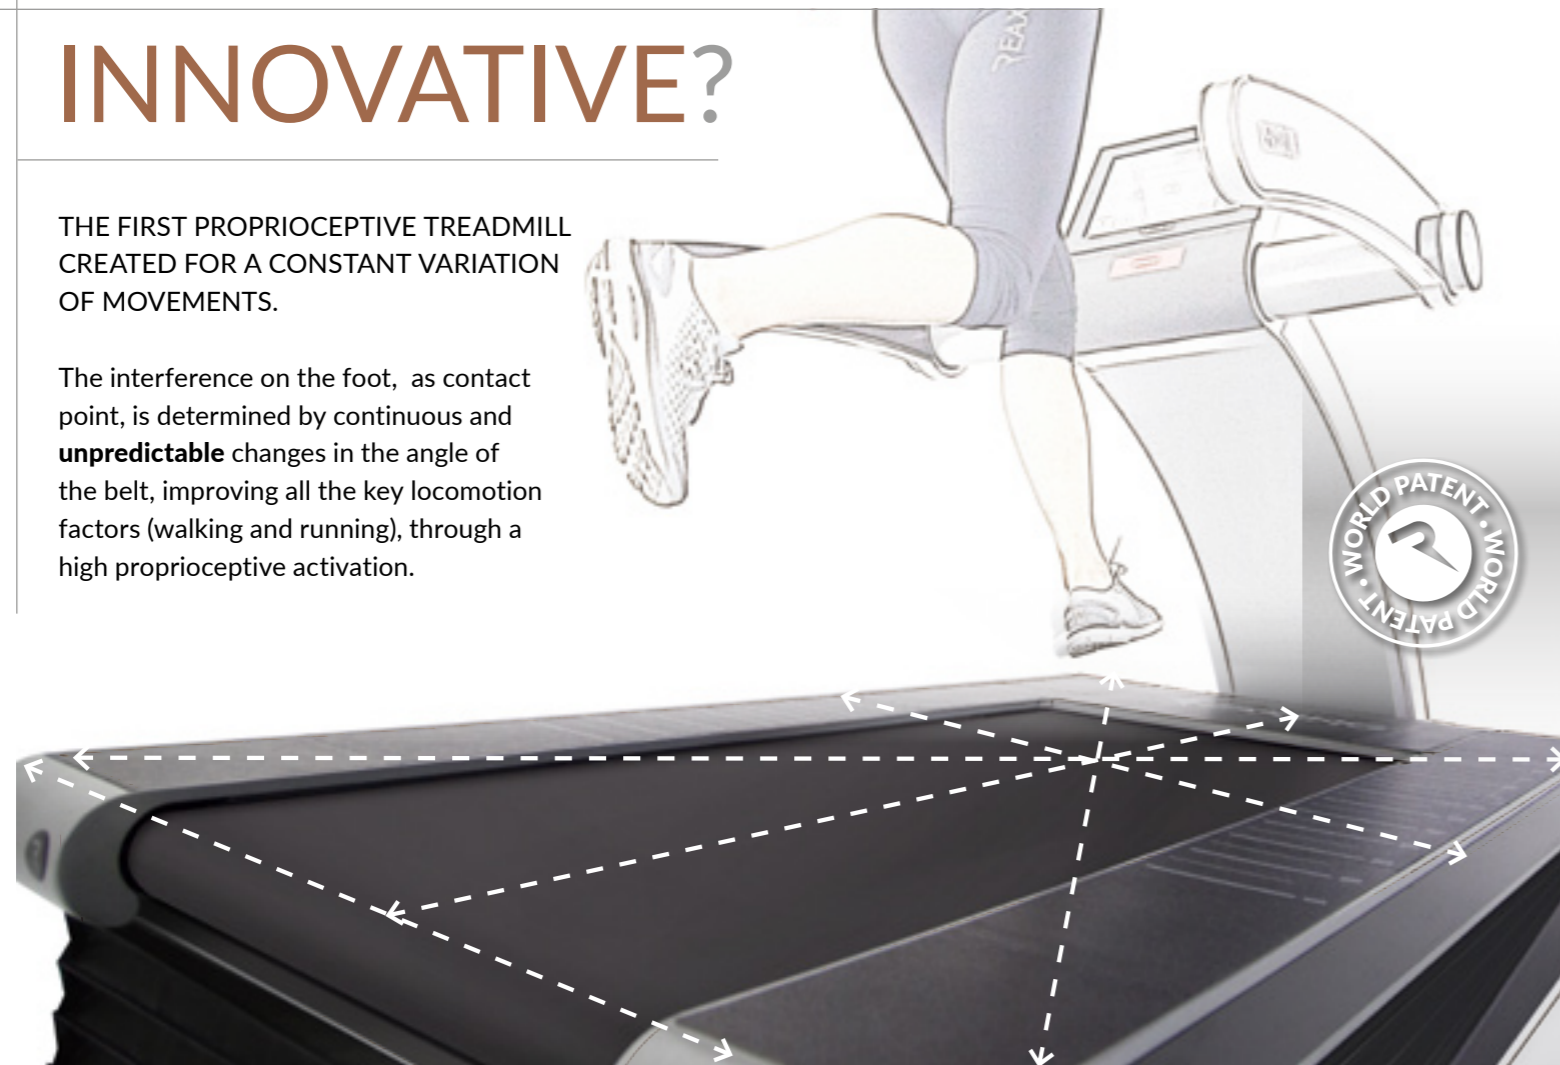

WHY IS IT SO

INNOVATIVE?

THE FIRST PROPRIOCEPTIVE TREADMILL CREATED FOR A CONSTANT VARIATION OF MOVEMENTS.

The interference on the foot, as contact point, is determined by continuous and **unpredictable** changes in the angle of the belt, improving all the key locomotion factors (walking and running), through a high proprioceptive activation.