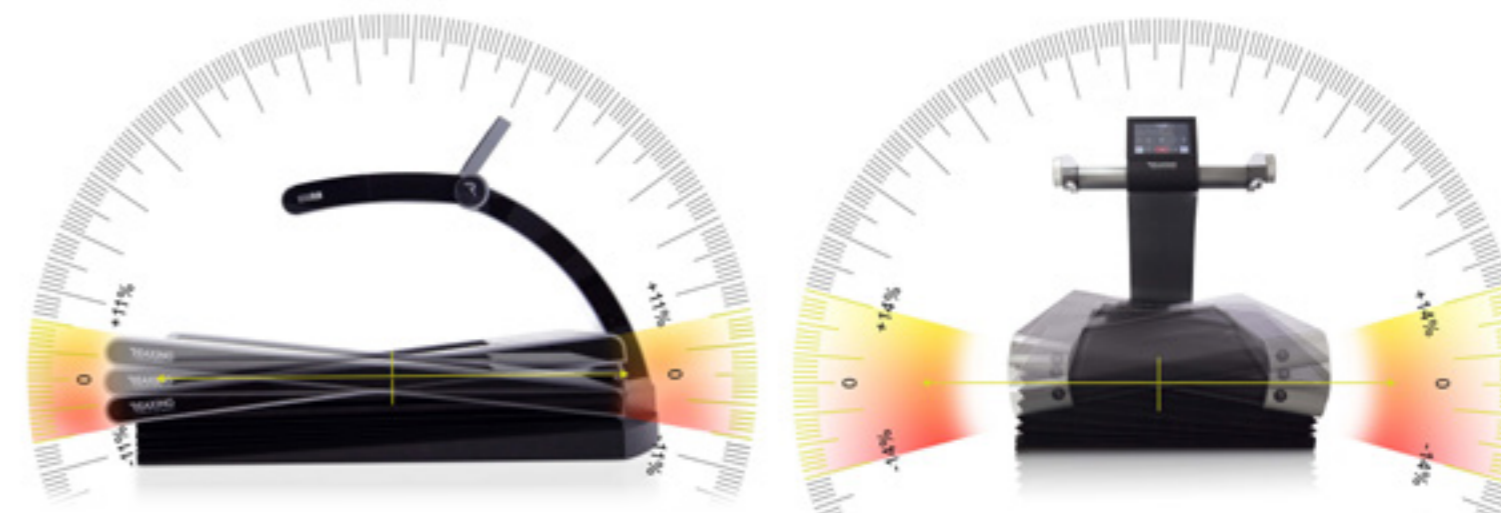

WHY IS IT SO

INNOVATIVE?

THE FIRST PROPRIOCEPTIVE TREADMILL CREATED FOR A CONSTANT VARIATION OF MOVEMENTS.

The interference on the foot, as contact point, is determined by continuous and **unpredictable** changes in the angle of the belt, improving all the key locomotion factors (walking and running), through a high proprioceptive activation.

3D MOTION

THE BELT CAN REACH DIFFERENT INCLINATIONS AND ANGLES, THIS MOVEMENT FORCES THE USER TO CONSTANT ADAPTATIONS

+/- 11% FRONTAL INCLINATION RANGE

+/- 14% LATERAL INCLINATION RANGE

THE MOVEMENT INCREASES THE MUSCLE ACTIVATION, THE ENGAGEMENT OF THE NERVOUS SYSTEM AND CONSEQUENTLY IT RISES THE ENERGY EXPENDITURE.