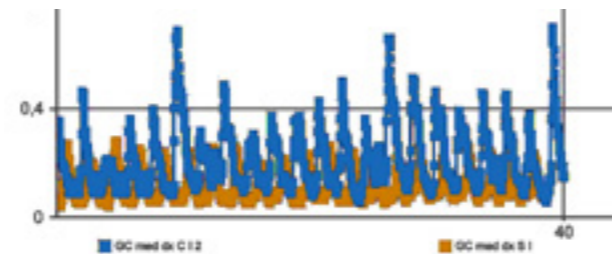

TRAINING COMPARISON (EMG)

WITH VS WITHOUT INTERFERENCES