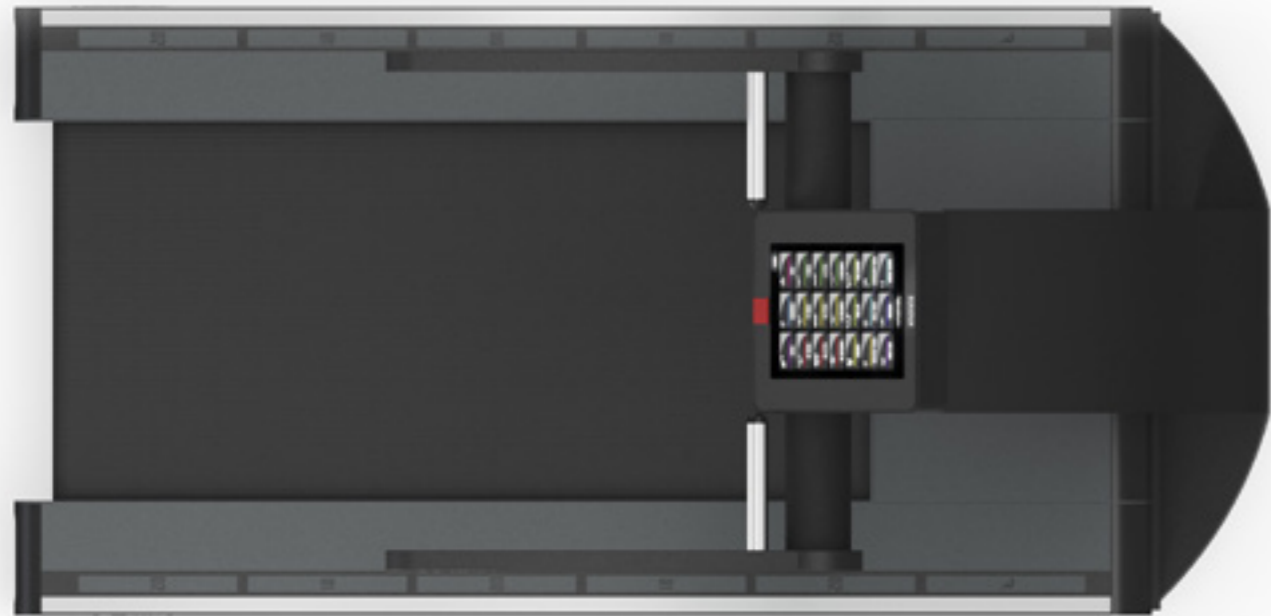

WINNING FEATURES

- **UNIQUE**
  The only treadmill where you can run as you would do off-road or in the nature.
- **ORIGINAL**
  Made in Italy, patented and entirely based on the Italian concept and unique design.
- **UNPREDICTABLE**
  1st in the world characterized by the 3D motion and the Sudden Dynamic Impulse technology.
- **RELIABLE**
  Attention to details, built using the best materials to make it strong and durable.
- **USER-FRIENDLY**
  Intuitive use thanks to our dedicated app. Also, It is possible to remotely control it via tablet.
- **POWERFUL & SILENT**
  Equipped with 3 engines, silent even at high speed.