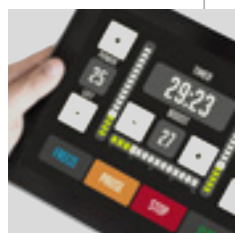

RE 5016

REAX BOARD

PRO2 125 TOUCH

1 RE 1016
1 RE 1018

REAX BOARD 125
CONTROL STATION 4

OPTIONAL

RE 1000

TABLET