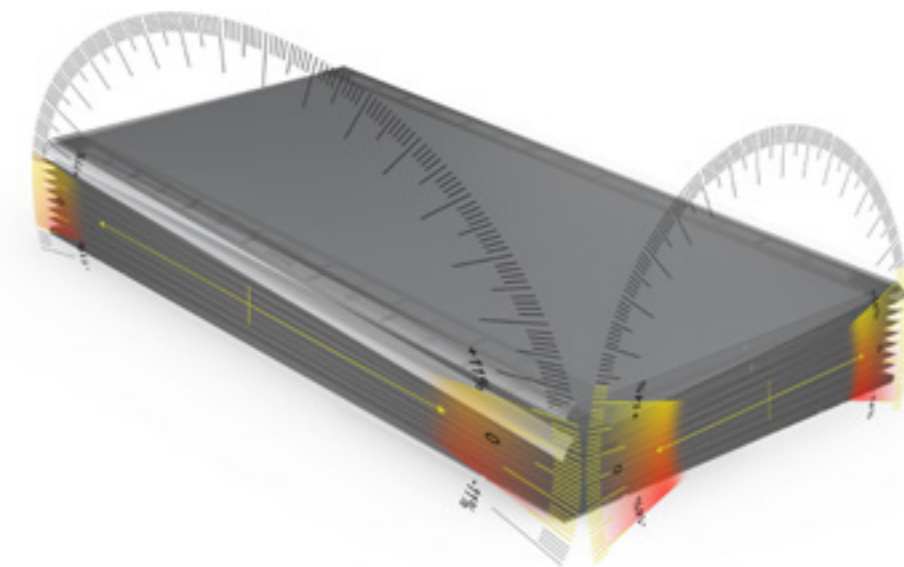

3D MOTION

THE REAX BOARD IS THE ONLY SMART FLOOR WITH **3D MOTION** TECHNOLOGY THAT PERFORMS SUDDEN INCLINATIONS IN EVERY DIRECTION.