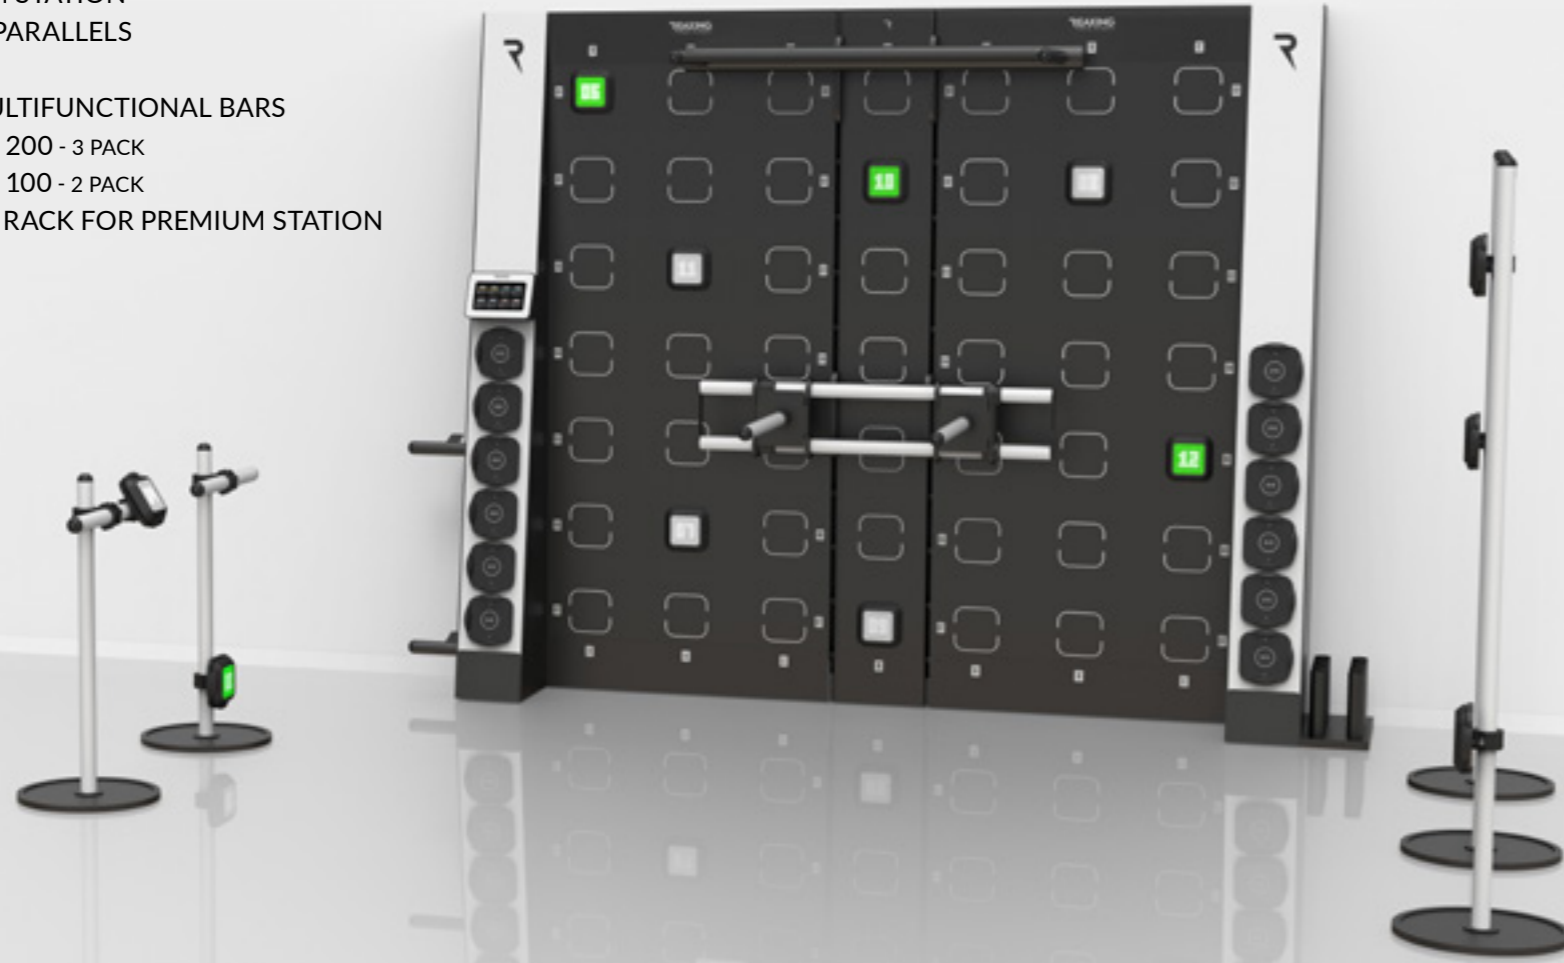

RE 5018

REAX LIGHTS PRO1

PREMIUM STATION

- 1 RE 1020
- 1 RE 1021
- 1 RE 1005
- 1 RE 1023
- 1 RE 1022
- 1 RE 1024
- 1 RE 1025
- 1 RE 1066

REAX LIGHTS - PRO1 - 12 SATELLITES
PREMIUM STATION
MOBILE PARALLELS
PULL UP
REAX MULTIFUNCTIONAL BARS
POLE KIT 200 - 3 PACK
POLE KIT 100 - 2 PACK
LATERAL RACK FOR PREMIUM STATION

OPTIONAL

- RE 1034 SATELLITE HOUSING SUCTION CUP - 3 PACK
- RE 1035 SATELLITE HOUSING STRAP - 3 PACK
- RE 1036 SATELLITE HOUSING COLLAR - 3 PACK
- RE 1037 JUNCTION POLE
- RE 1038 FLOOR FOR STATION
- RE 1000 TABLET
- RE 1029 WIRELESS WIFI ROUTER (TRAVEL BAG INCLUDED)
- RE 1173 REAX APPAREL S/M
- RE 1174 REAX APPAREL L/XL