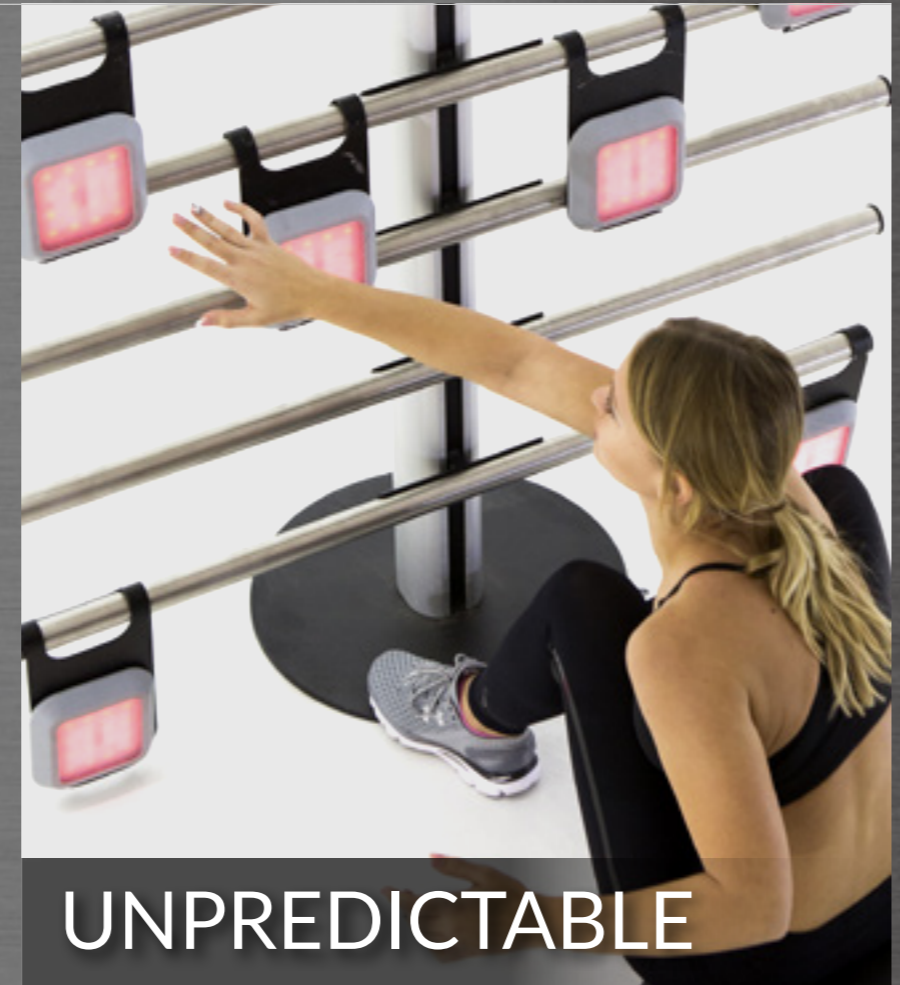

UNPREDICTABLE

A new vision based on the everyday and sport needs:
the ability to react to changing and unexpected situations.