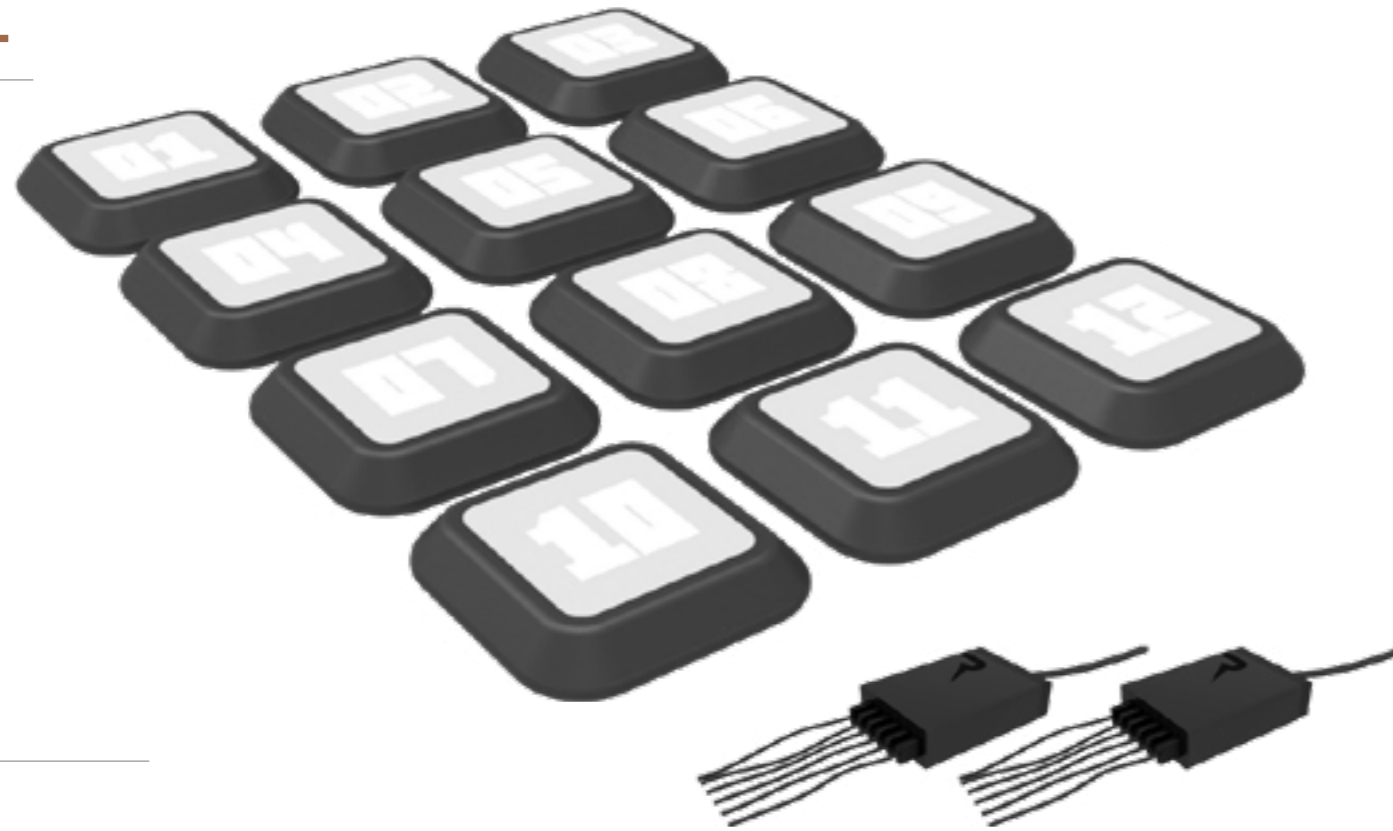

RE 1020

REAX LIGHTS

PRO1

- 12 SATELLITES
- 6 LIGHT COLORS
- INDUCTION CHARGING

WIFI

RE 1169