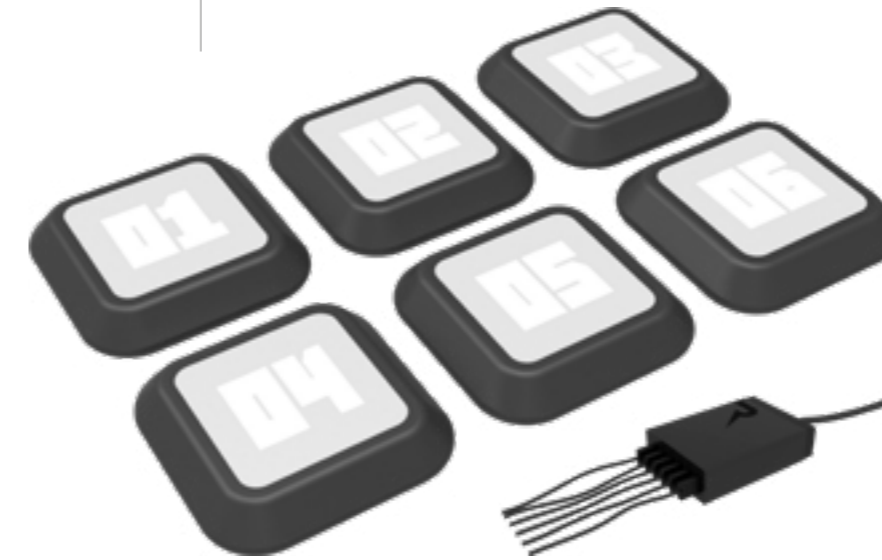

REAX LIGHTS

PRO2

- 6 SATELLITES
- 6 LIGHT COLORS
- INDUCTION CHARGING

WIFI

RE 1147