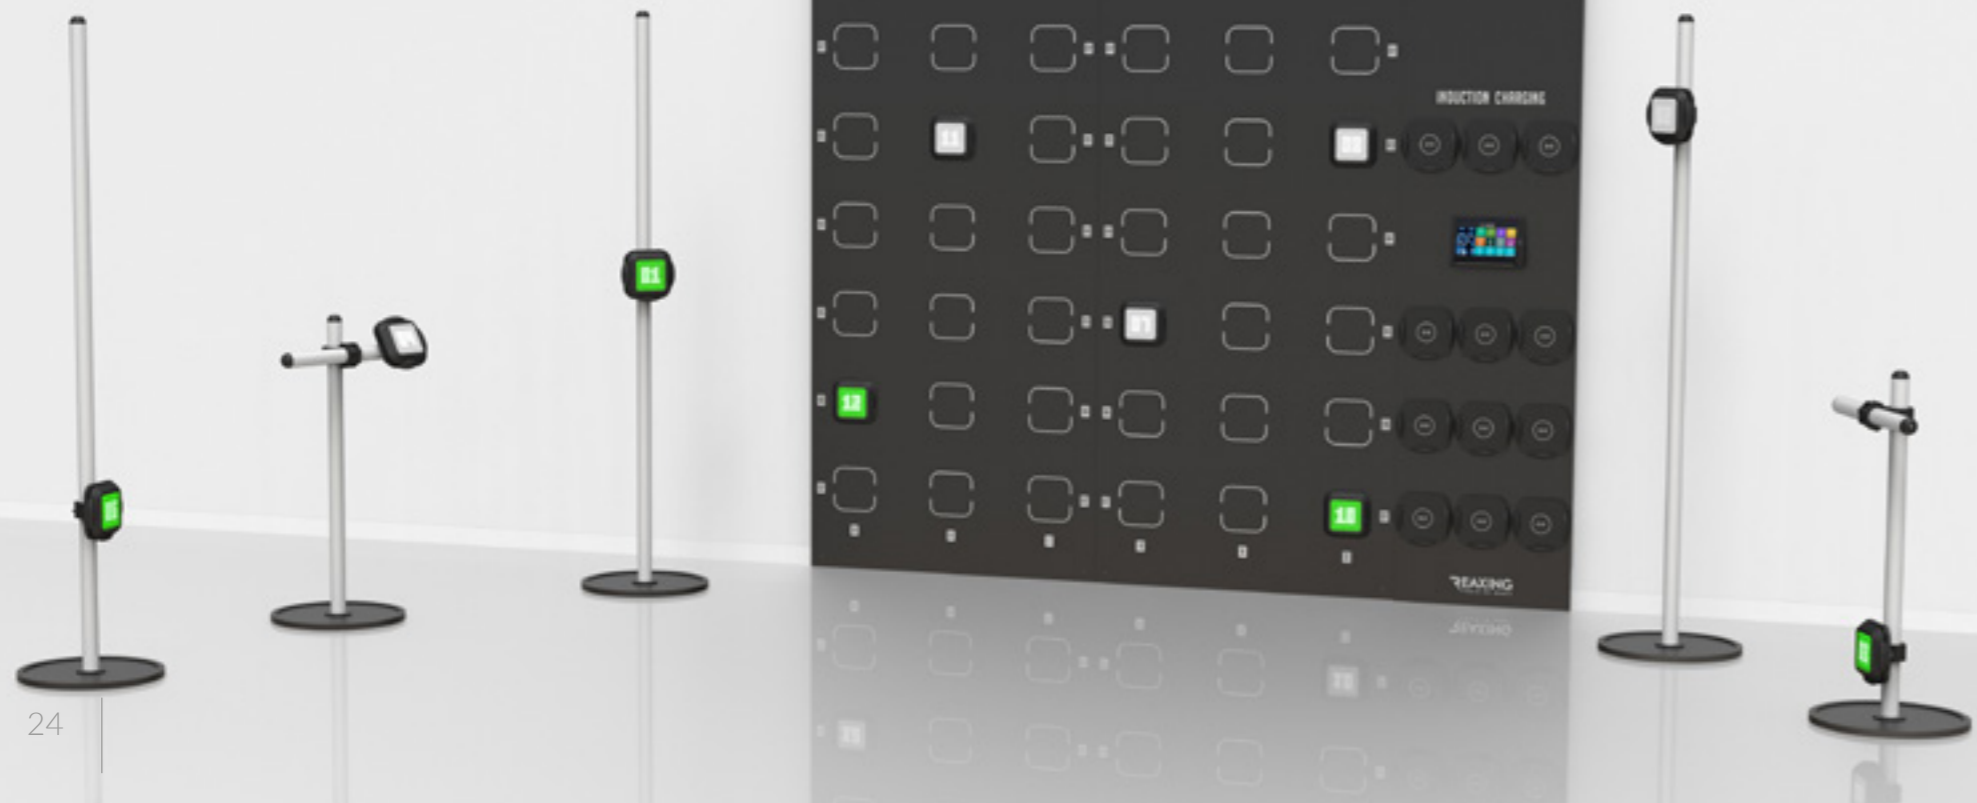

RE 5020

REAX LIGHTS PRO1

STARTER PANEL

OPTIONAL

- RE 1034 SATELLITE HOUSING SUCTION CUP - 3 PACK
- RE 1035 SATELLITE HOUSING STRAP - 3 PACK
- RE 1036 SATELLITE HOUSING COLLAR - 3 PACK
- RE 1037 JUNCTION POLE
- RE 1039 FLOOR FOR PANEL
- RE 1173 REAX APPAREL S/M
- RE 1174 REAX APPAREL L/XL

- 1 RE 5024 REAX LIGHTS - PRO1 - ADVANCED 12
- 1 RE 1000 TABLET
- 1 RE 1028 INDUCTION CHARGER WITH TABLET HOLDER FOR REAX LIGHTS - PRO1
- 2 RE 1027 IRON PANEL
- 1 RE 1024 POLE KIT 200 - 3 PACK
- 1 RE 1025 POLE KIT 100 - 2 PACK

RE 5021

REAX LIGHTS PRO2

WALLBAR

OPTIONAL

- RE 1034 SATELLITE HOUSING SUCTION CUP - 3 PACK
- RE 1035 SATELLITE HOUSING STRAP - 3 PACK
- RE 1036 SATELLITE HOUSING COLLAR - 3 PACK
- RE 1037 JUNCTION POLE
- RE 1173 REAX APPAREL S/M
- RE 1174 REAX APPAREL L/XL

- 1 RE 5025 REAX LIGHTS - PRO2 - ADVANCE 6
- 1 RE 1000 TABLET
- 1 RE 1030 INDUCTION CHARGER WITH TABLET HOLDER FOR REAX LIGHTS - PRO2
- 1 RE 1032 WALLBAR
- 1 RE 1005 MOBILE PARALLELS
- 1 RE 1006 MULTIFUNCTIONAL PULL UP
- 2 RE 1013 WALLBAR HOUSING - 3 PACK
- 1 RE 1024 POLE KIT 200 - 3 PACK
- 1 RE 1025 POLE KIT 100 - 2 PACK