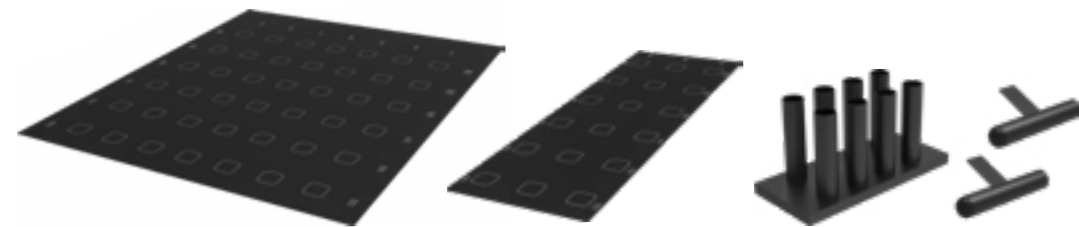

- RE 1038 FLOOR FOR STATION
- RE 1039 FLOOR FOR PANEL
- RE 1066 LATERAL RACK FOR PREMIUM STATION

POLE KIT

- RE 1024 POLE KIT 200 - 3 PACK
- RE 1025 POLE KIT 100 - 2 PACK
- RE 1037 JUNCTION POLE

CHARGER

- RE 1026 INDUCTION CHARGER WITH TOUCH FOR REAX LIGHTS - PRO1
- RE 1028 INDUCTION CHARGER WITH TABLET HOLDER FOR REAX LIGHTS - PRO1
- RE 1030 INDUCTION CHARGER WITH TABLET HOLDER FOR REAX LIGHTS - PRO2