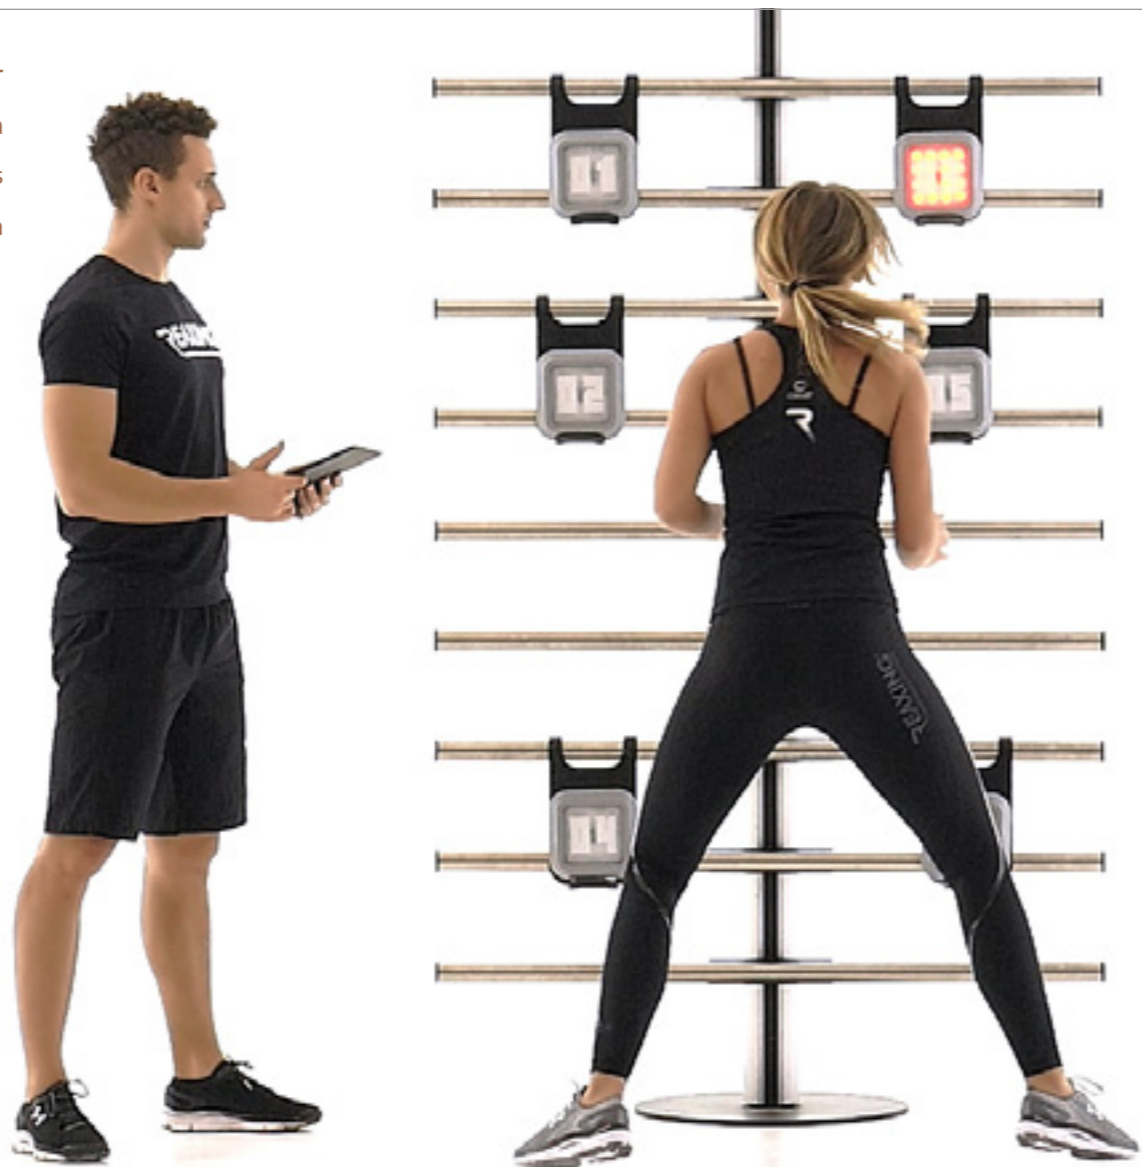

PROFESSIONAL FIELDS

REAX LIGHTS PRO is the ideal training partner to reach better results in less time, with a superior sensory and motor experience. It is perfect for training effectively multiple users in many fields with specialized activities.

- PROFESSIONAL SPORT AND TRAINING CENTER
- HIGH PERFORMANCE STUDIO
- SPORT REHAB STUDIO
- MEDICAL FITNESS CENTER
- FITNESS & WELLNESS GYM
- HOTEL & RESORT GYM
- HOME & RESIDENCE GYM
- PERSONAL TRAINING STUDIO
- HEALTH & MEDICAL CENTER
- MUNICIPAL / MILITARY GYM